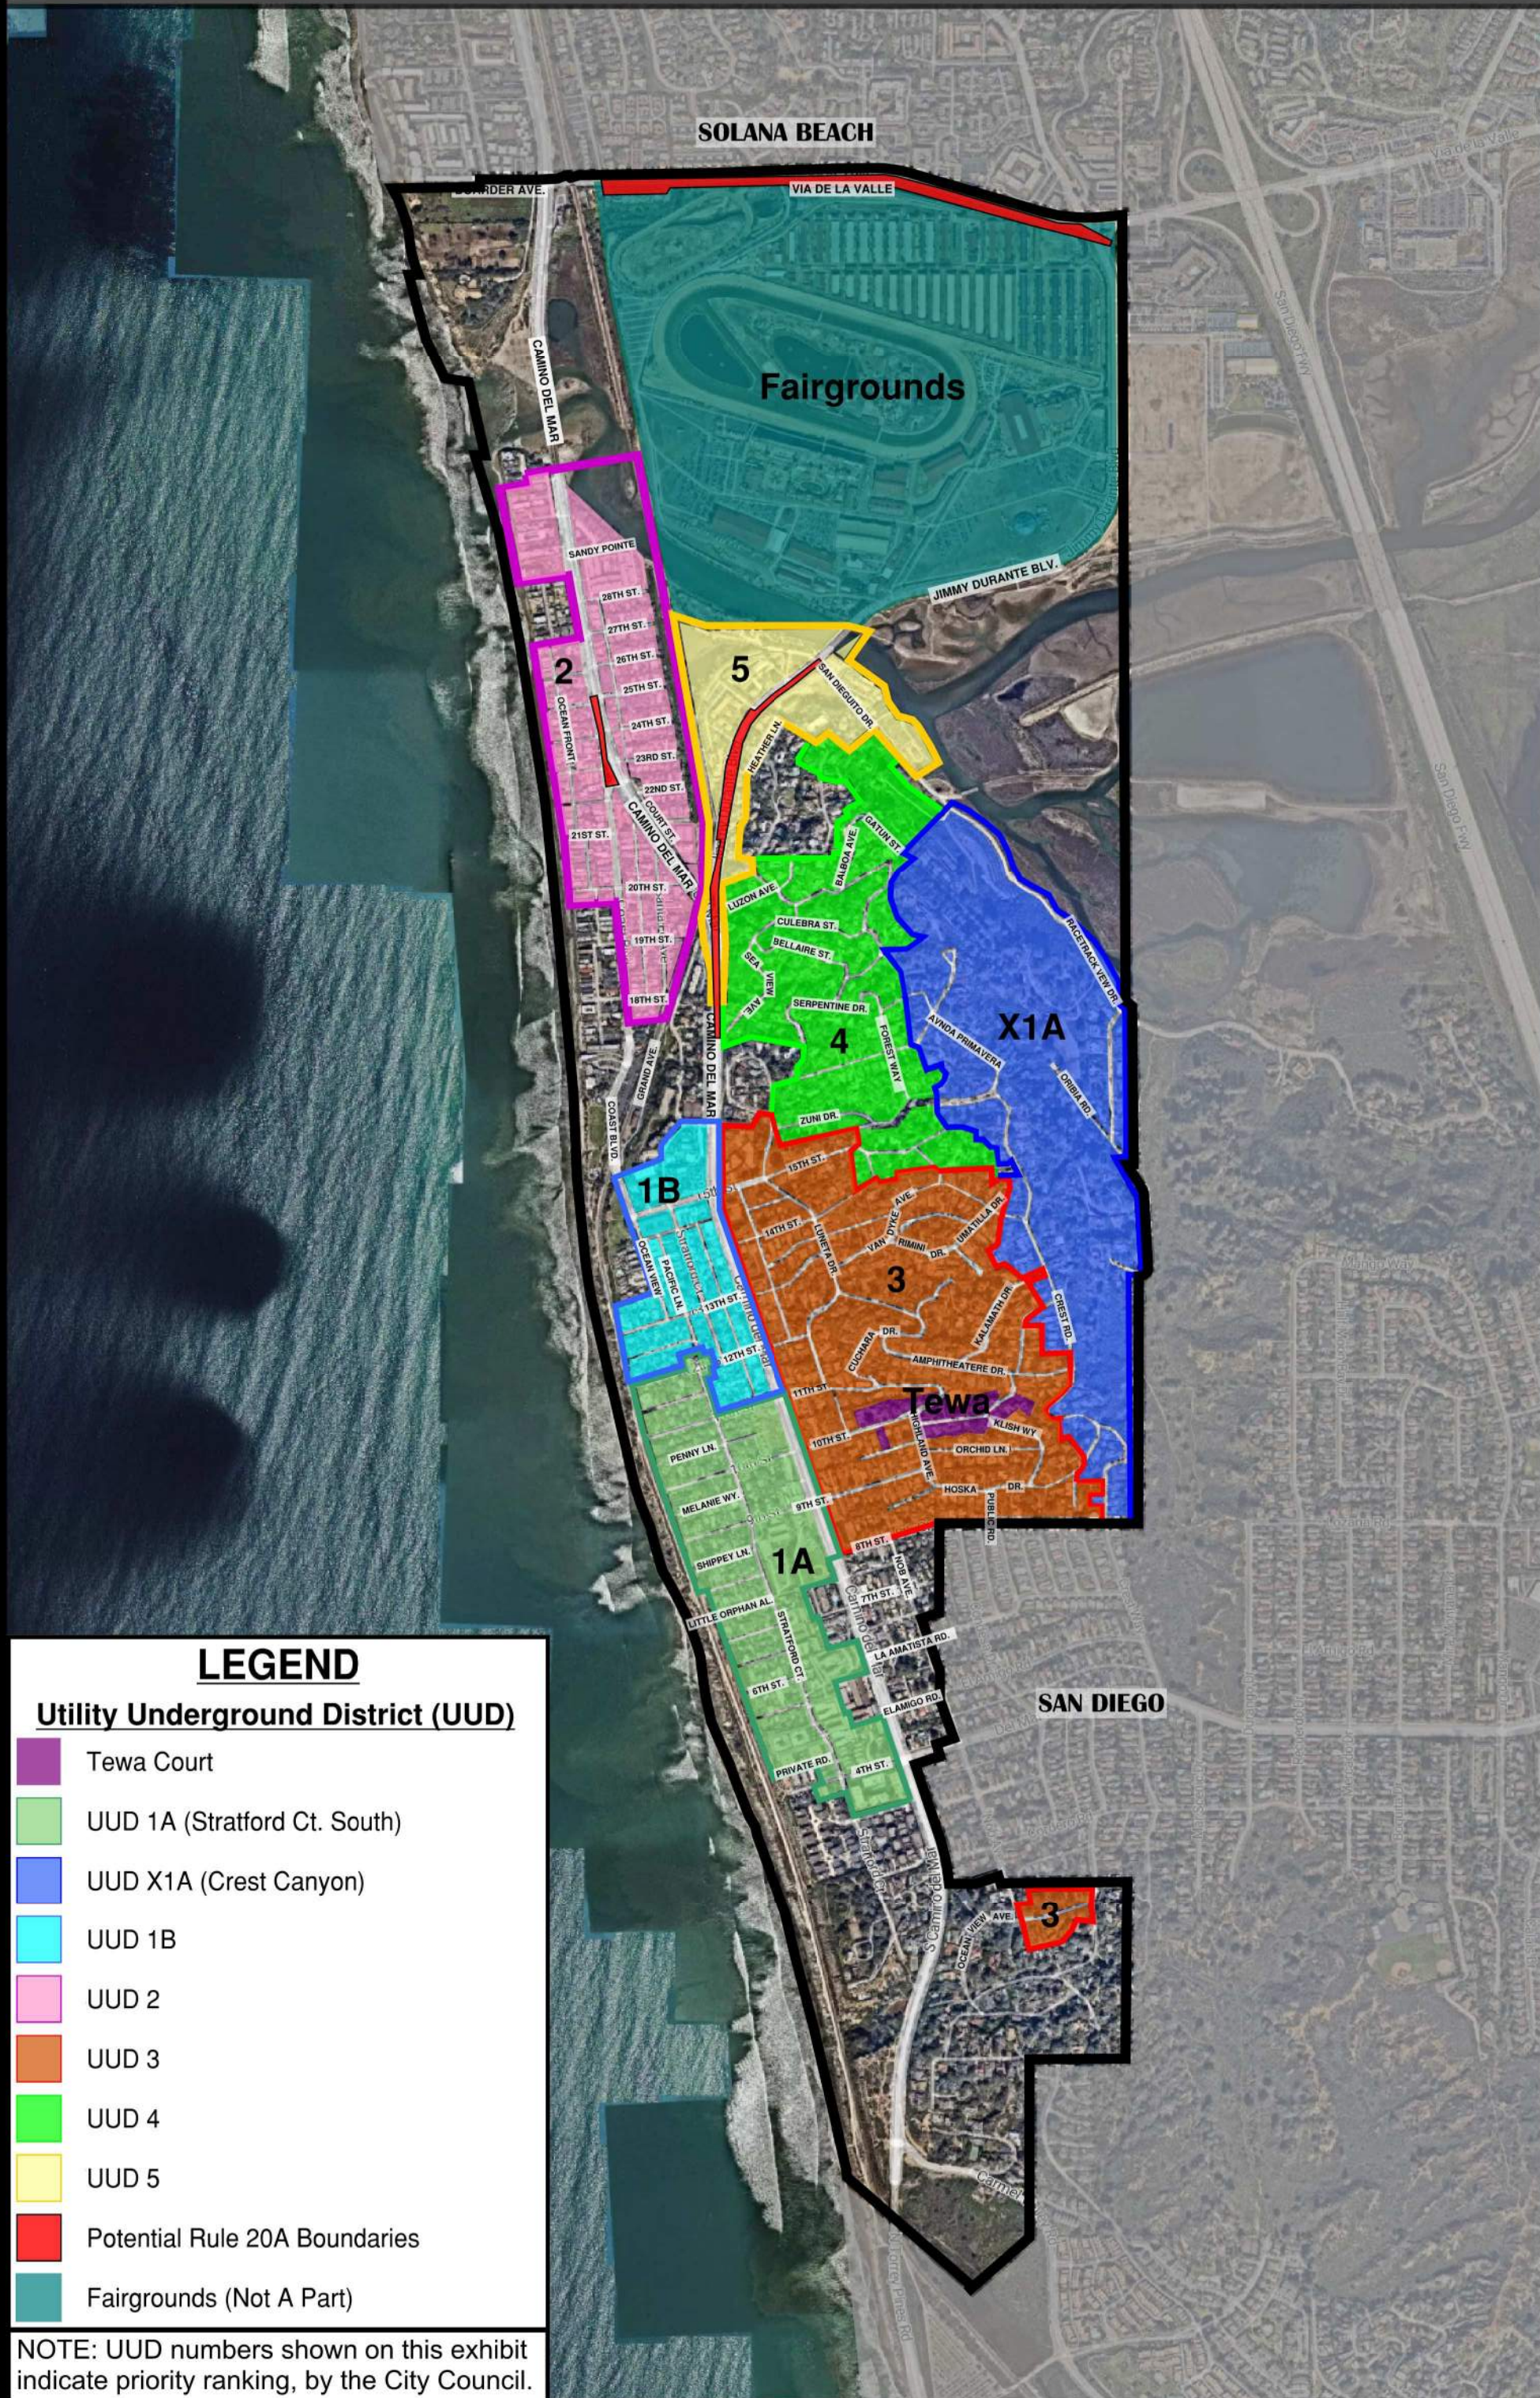

Citywide Utility Undergrounding Map

LEGEND

Utility Underground District (UUD)

- Tewa Court
- UUD 1A (Stratford Ct. South)
- UUD X1A (Crest Canyon)
- UUD 1B
- UUD 2
- UUD 3
- UUD 4
- UUD 5
- Potential Rule 20A Boundaries
- Fairgrounds (Not A Part)

NOTE: UUD numbers shown on this exhibit indicate priority ranking, by the City Council.