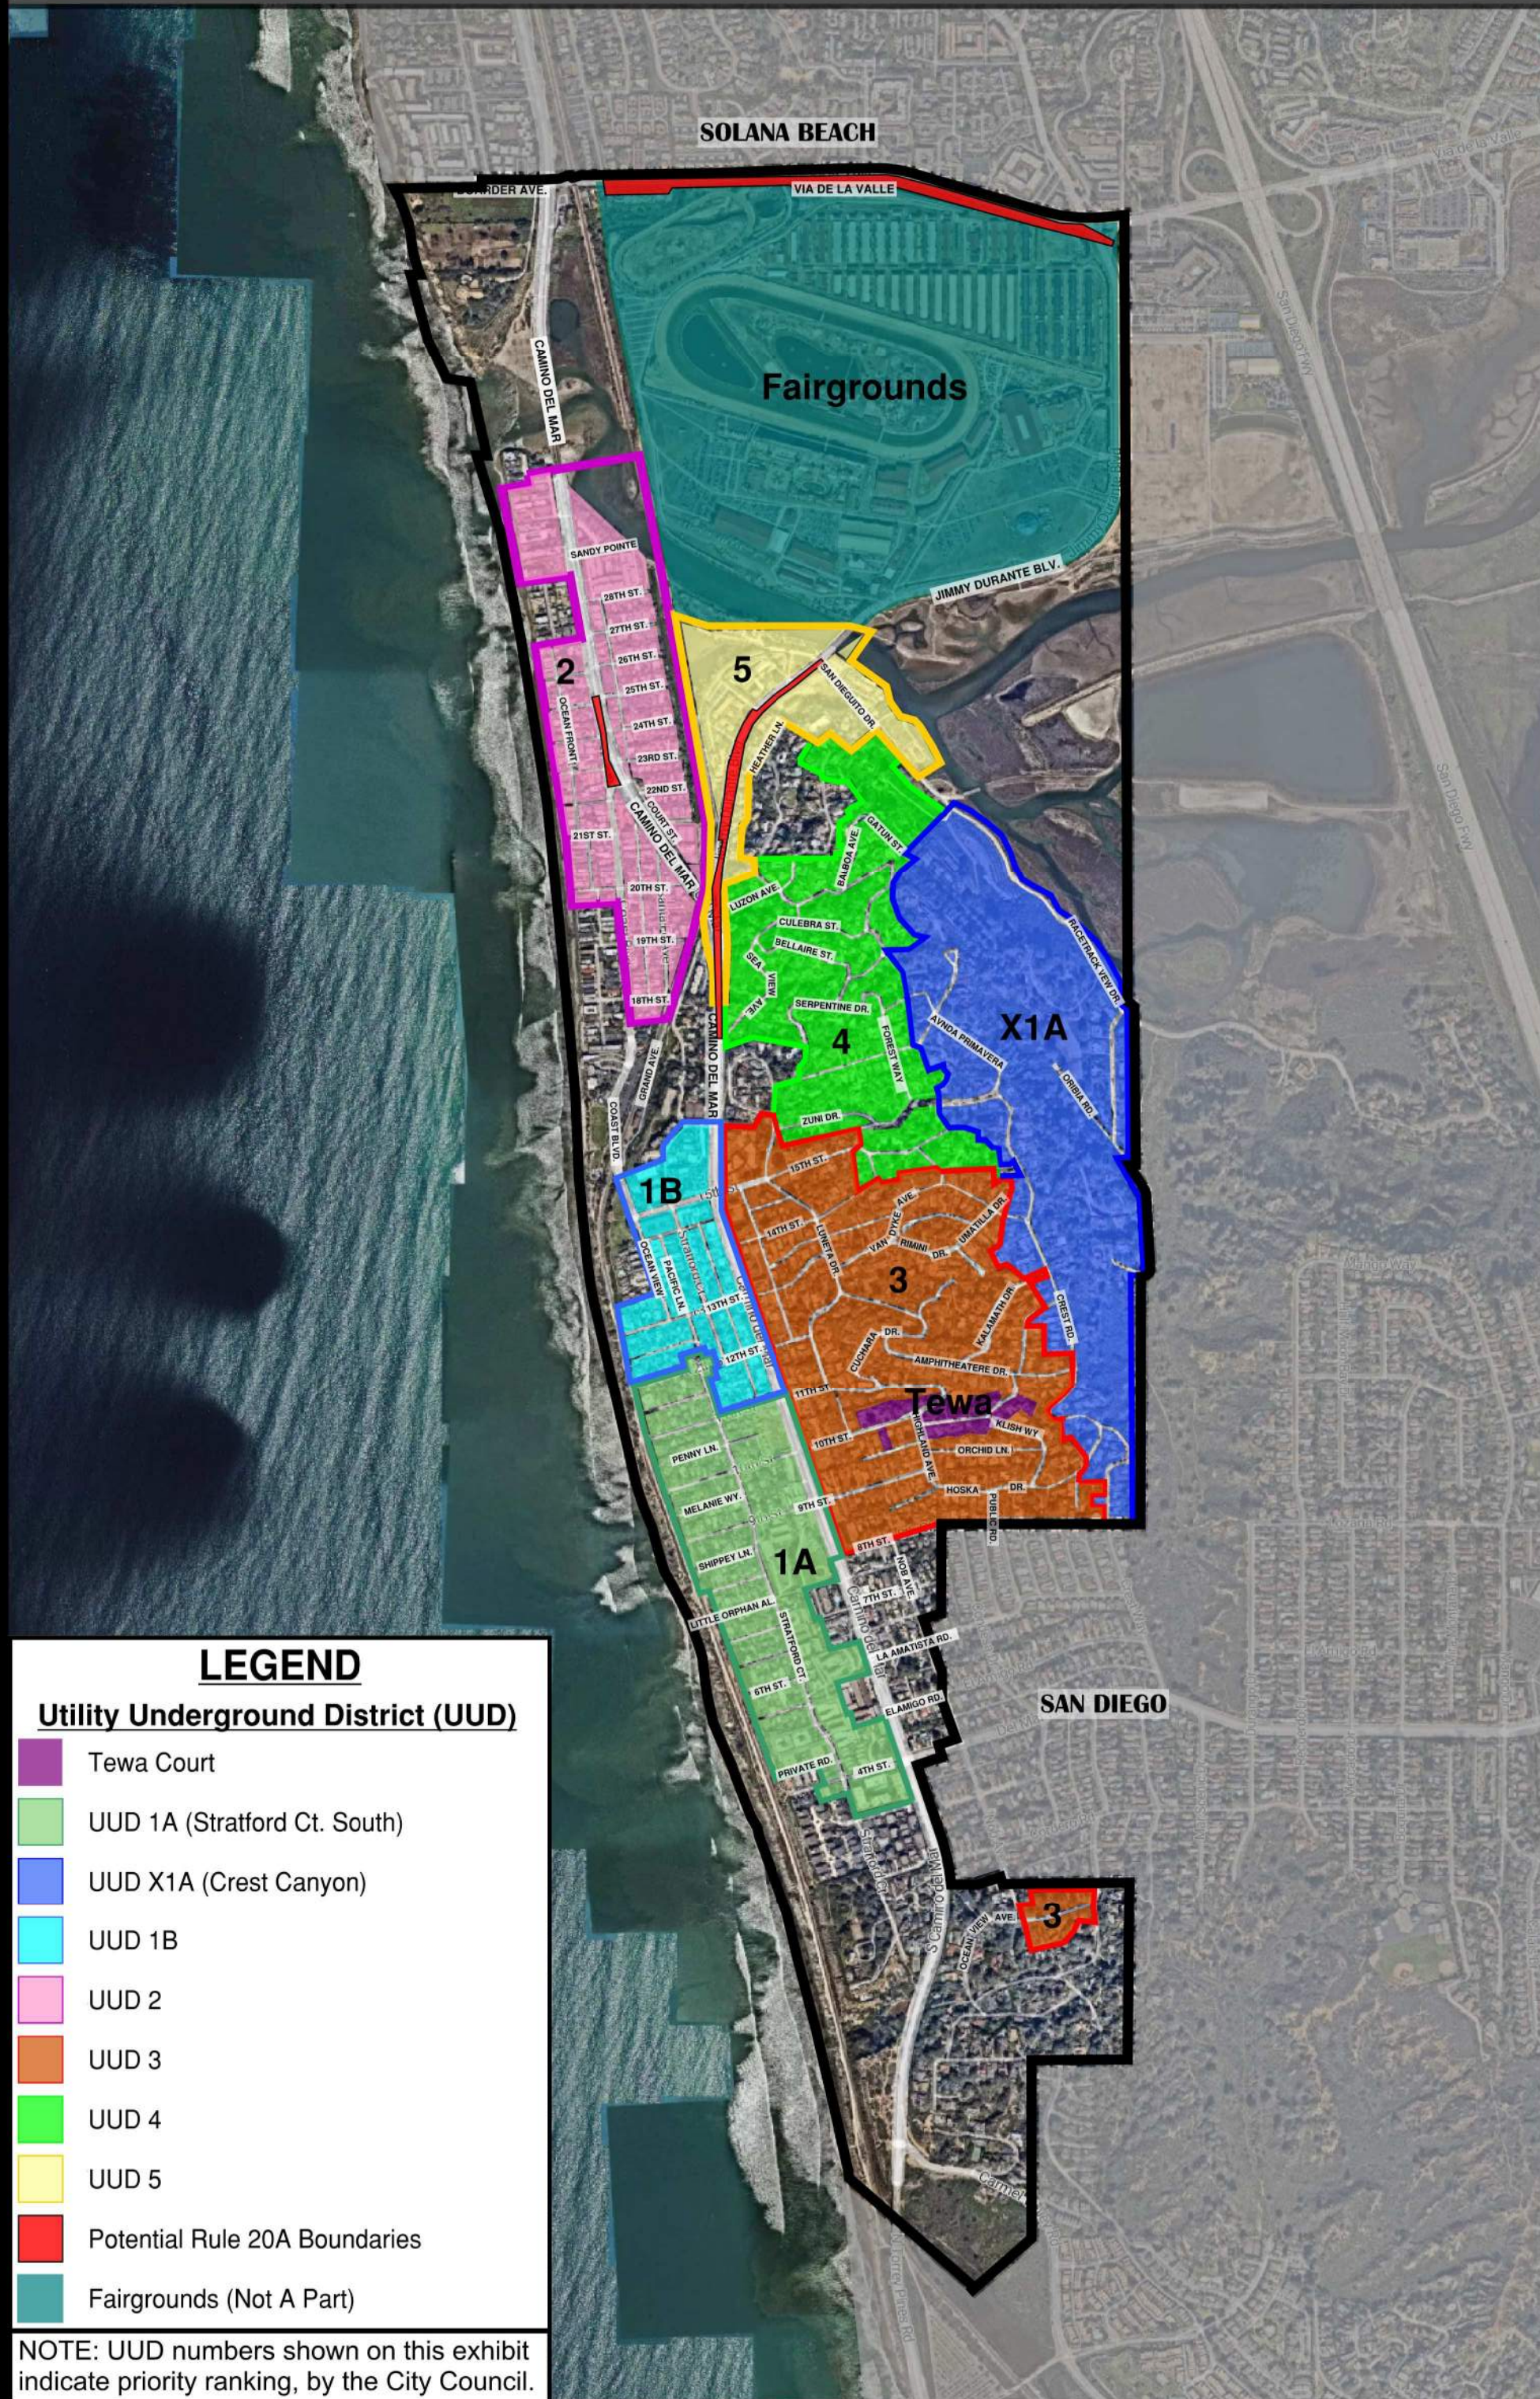

# Citywide Utility Undergrounding Map

## LEGEND

### Utility Underground District (UUD)

- Tewa Court
- UUD 1A (Stratford Ct. South)
- UUD X1A (Crest Canyon)
- UUD 1B
- UUD 2
- UUD 3
- UUD 4
- UUD 5
- Potential Rule 20A Boundaries
- Fairgrounds (Not A Part)

NOTE: UUD numbers shown on this exhibit indicate priority ranking, by the City Council.