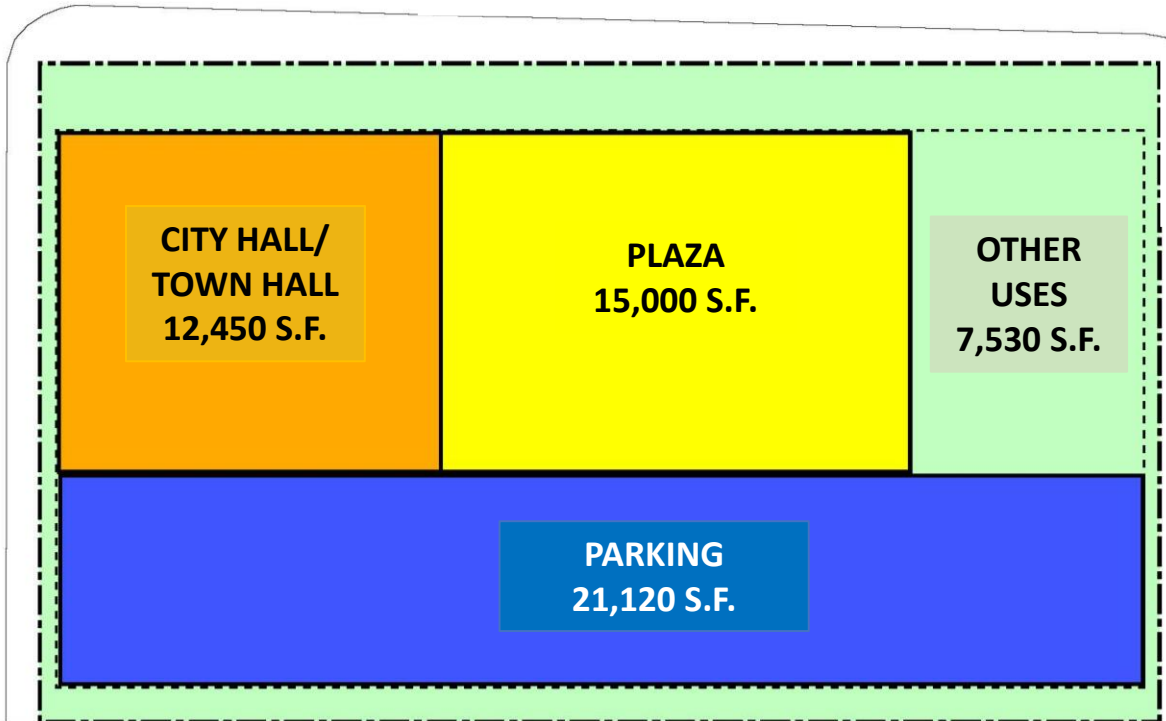

CIVIC CENTER SPACE DIAGRAM

OPTION 2 – CIVIC WITH SURFACE PARKING

OVERALL SITE
68,000 S.F. GROSS
56,100 NET

OPTION 3 – CIVIC PLANNED FOR FUTURE OPTIONS WITH BELOW-GRADE PARKING

OVERALL SITE
68,000 S.F. GROSS
56,100 NET