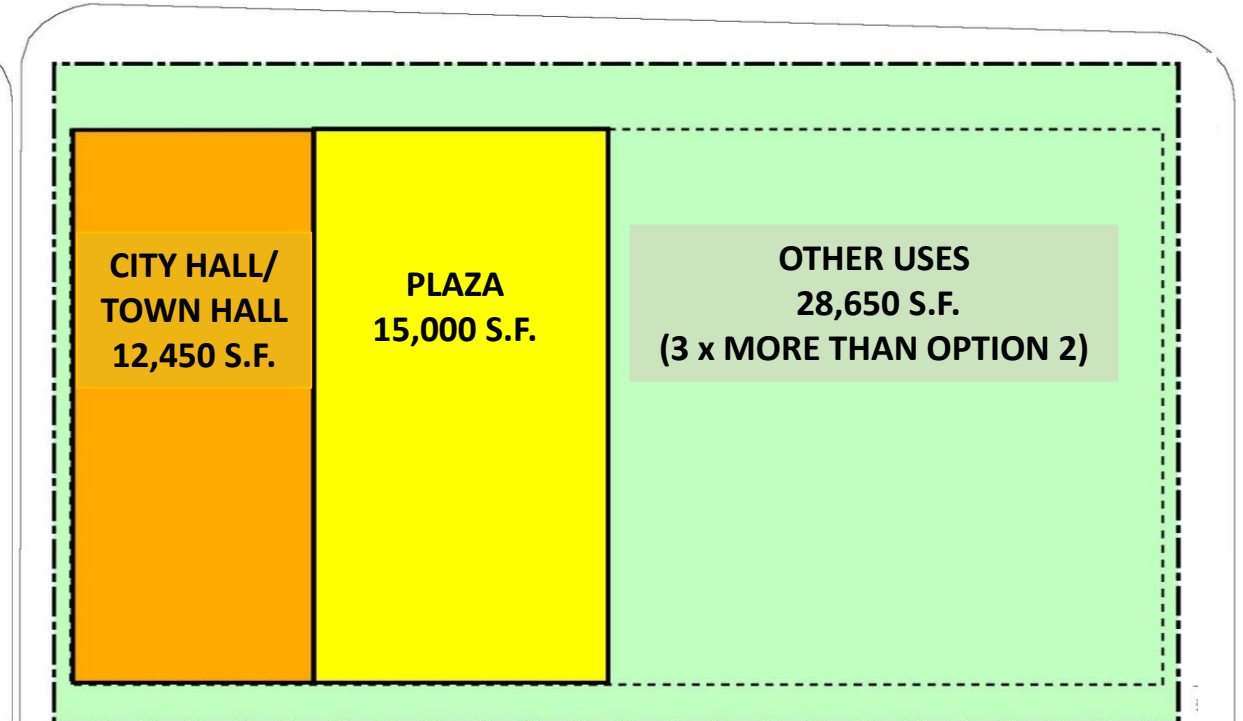

CIVIC CENTER SPACE DIAGRAM

OPTION 2 – CIVIC WITH SURFACE PARKING

OVERALL SITE
68,000 S.F. GROSS
56,100 NET

OPTION 3 – CIVIC PLANNED FOR FUTURE OPTIONS WITH BELOW-GRADE PARKING

OVERALL SITE
68,000 S.F. GROSS
56,100 NET