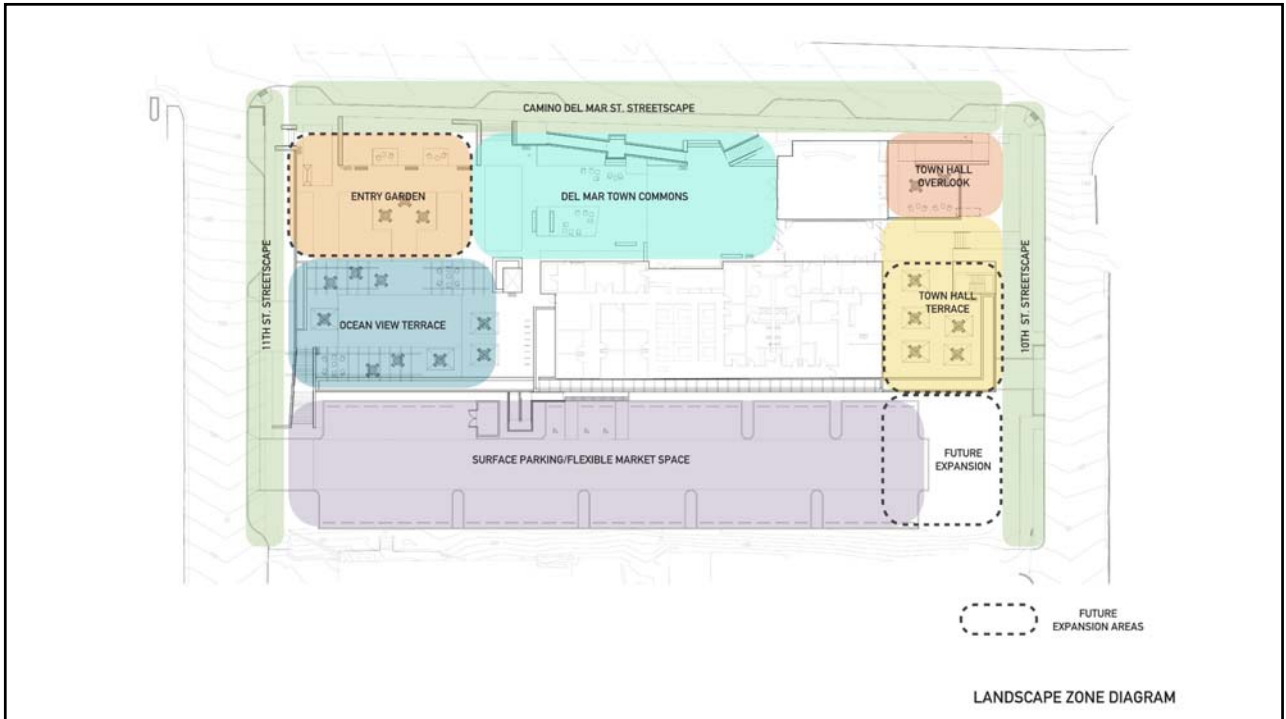

DEL MAR **CIVIC CENTER**

MILLER HULL

SPURLOCK POIRIER
LANDSCAPE ARCHITECTS

HIPPED ROOF OPTION

MONITOR ROOF OPTION